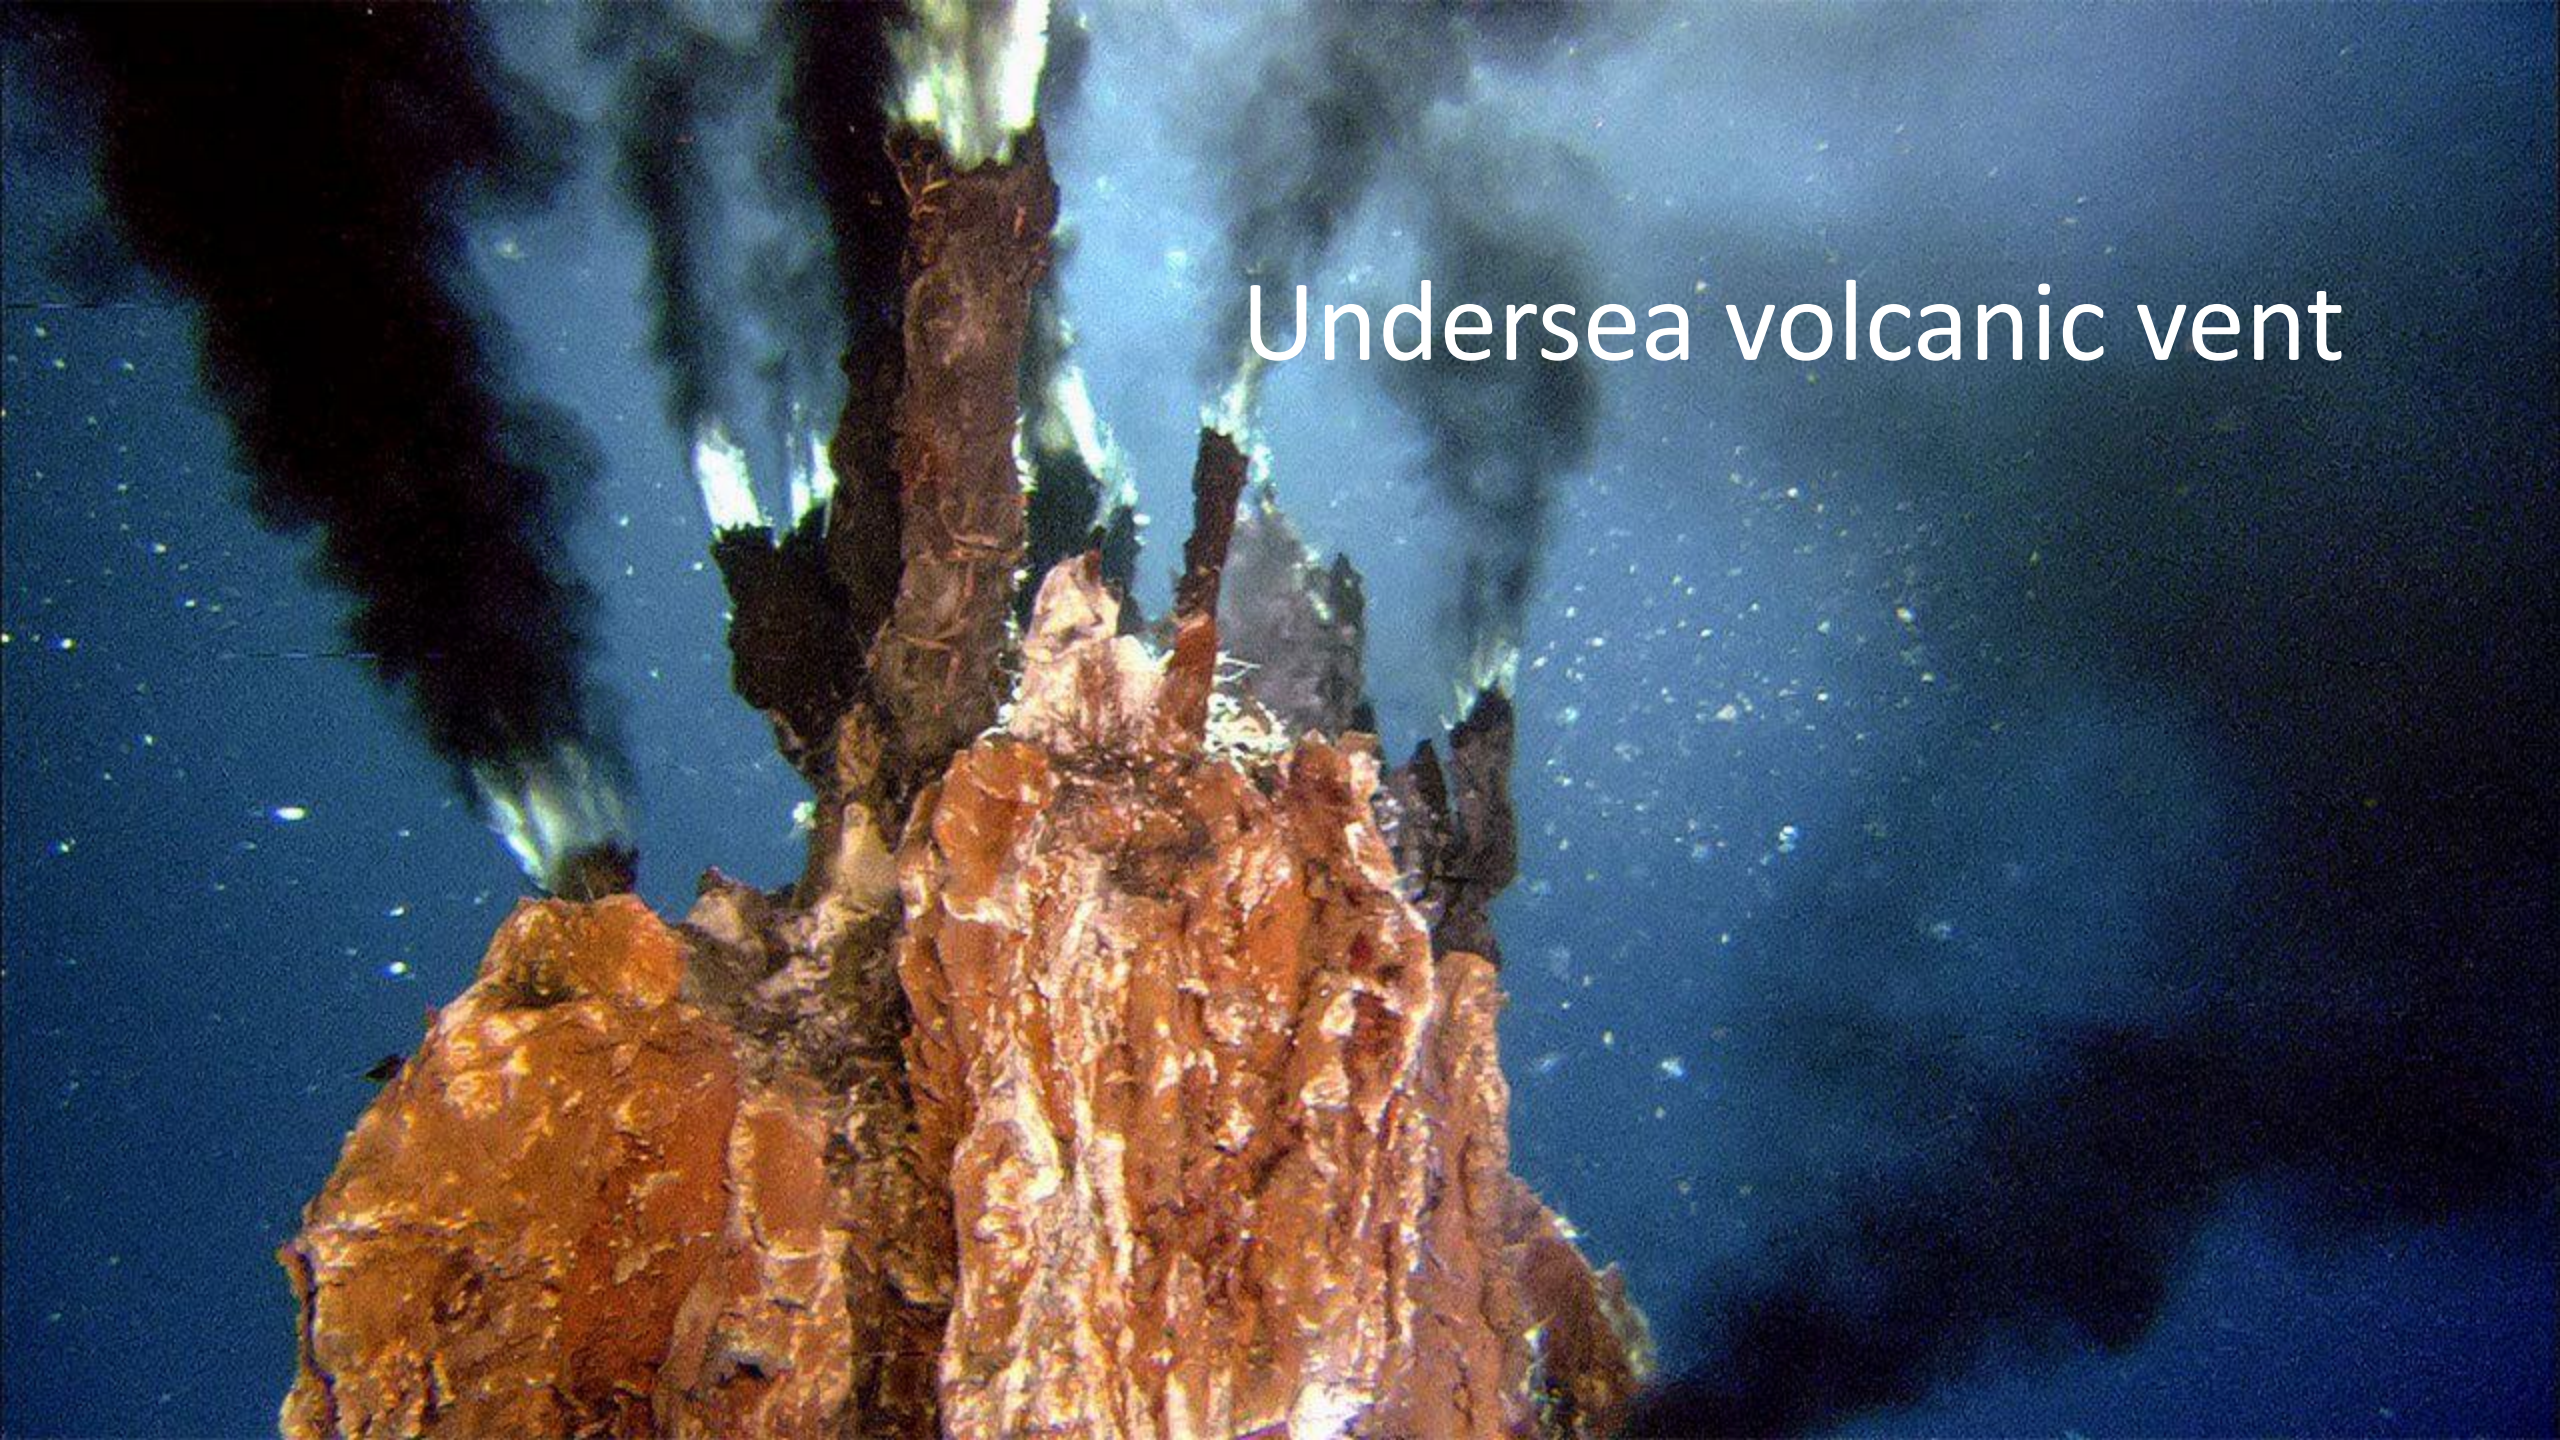

A photograph of a stone archway in a wall. To the left of the arch is a large, circular stone. The archway is dark, and the word "LIFE!" is written in white, bold, sans-serif capital letters inside it. The stone is light-colored and textured.

LIFE!

“Curiosity” on Mars

Undersea volcanic vent

Looking for vents, they had stumbled upon life – lots of it.

Ancient depiction of the Tree of Life

John 10:10 NIV

“The thief comes only to steal and kill and destroy; I have come that they may have life, and have it to the full.”

But when they looked up, they saw that the stone, which was very large, had been rolled away. As they entered the tomb, they saw a young man dressed in a white robe sitting on the right side, and they were alarmed.